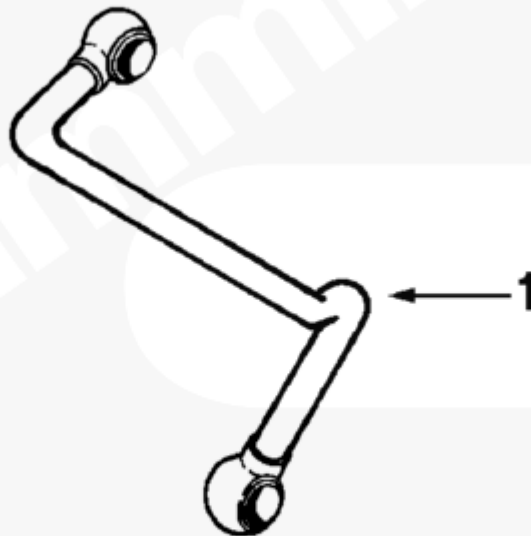

©Cummins Inc

ff910gd

Cart	Ref No	Part Number	Part Description	Required	Remarks
<input type="button" value="View My Cart"/>					
		FF9748	Fuel Filter Plumbing		Fuel Filter Plumbing...(More)
					Family: B Series
					Pump Mfg/Model:
					Nippondenso EP9
					Heater/Spacer Provision: No
					Tube Material: Steel
					Boost Control Provision:
					With
					Mounting Location: Fuel Pump
					side
					Structure Code: 02 EBM
					Cylinders: 6.
<input type="checkbox"/>	1	3920879	Fuel Supply Tube	1	